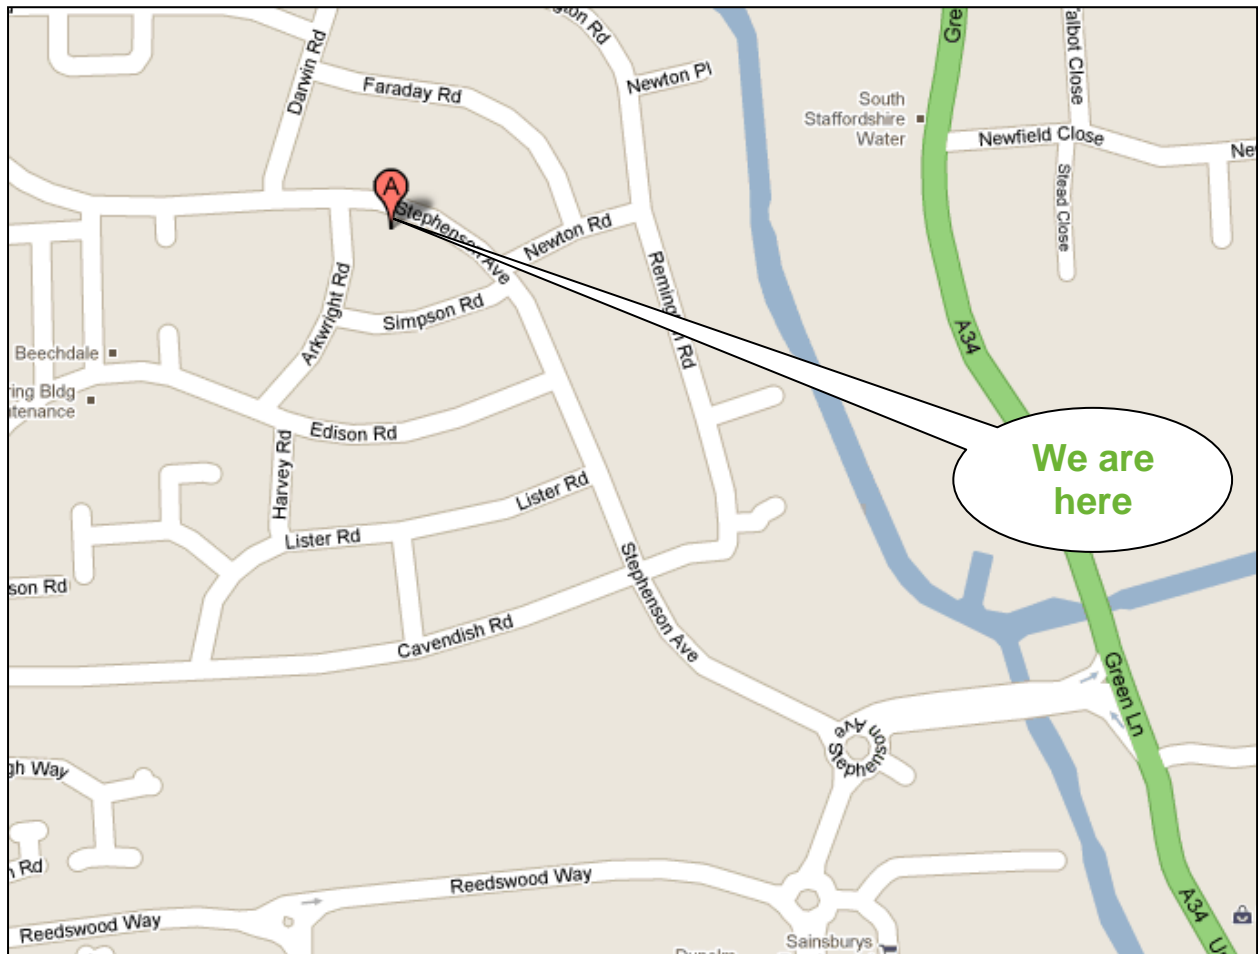

Map of Beechdale

**Beechdale
Community
Housing**
Chilton House,
Stephenson
Avenue,
Beechdale,
Walsall
WS2 7EU